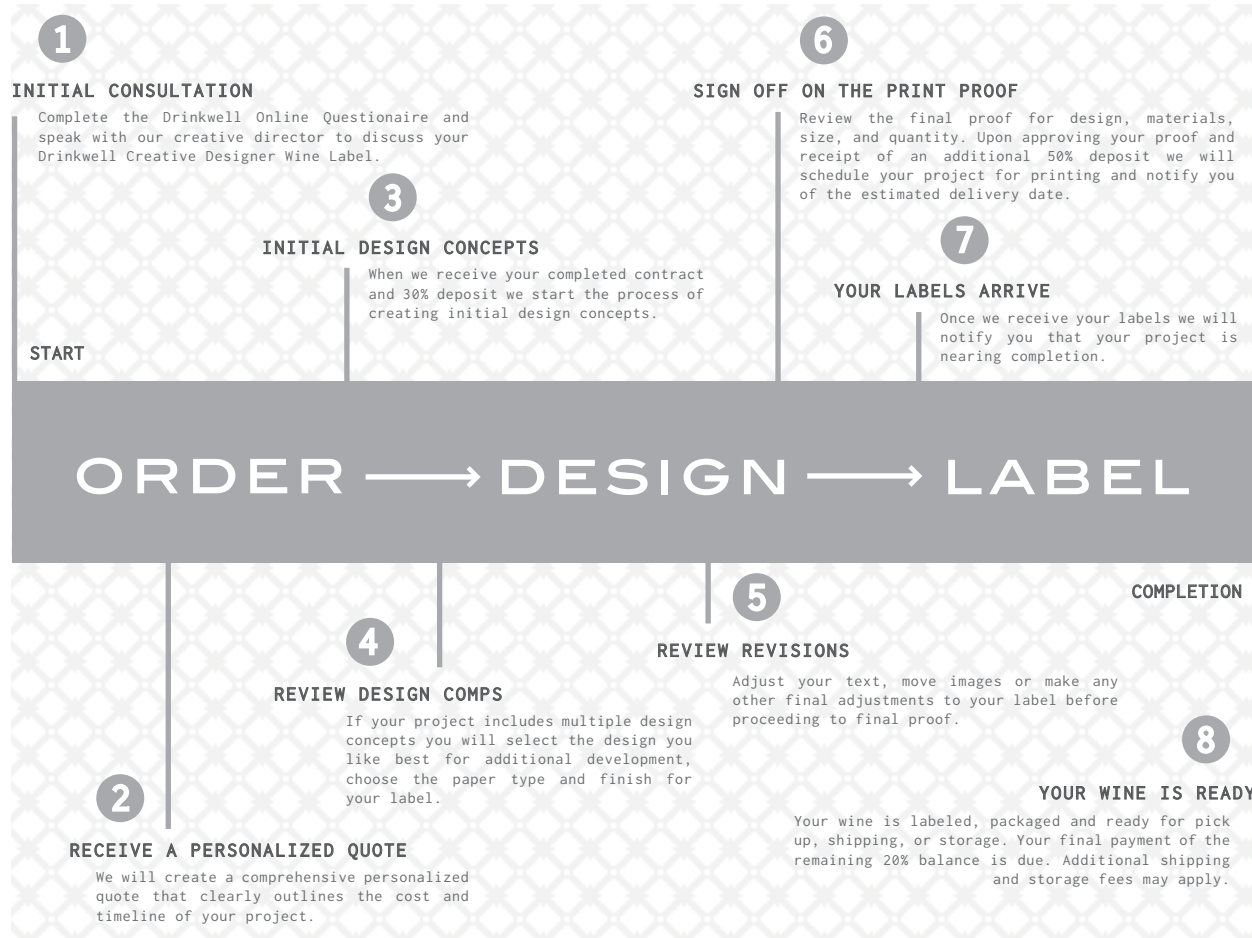

## CREATING YOUR WEDDING OR PRIVATE LABEL WINE

Creating your own custom wine label consists of three stages - order, design, label. We will guide you through each step of the order process helping you select the wine and quantity that fits your needs and budget. Next, we will start the design process, working together with you to create your label. Finally, the labels are printed and applied to each bottle. Once labeled the wine is ready to be picked up, shipped or stored as you require. Shipping and storage fees may apply.